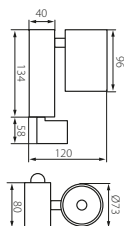

TRAKO LED COB-11
TRAKO LED COB-20